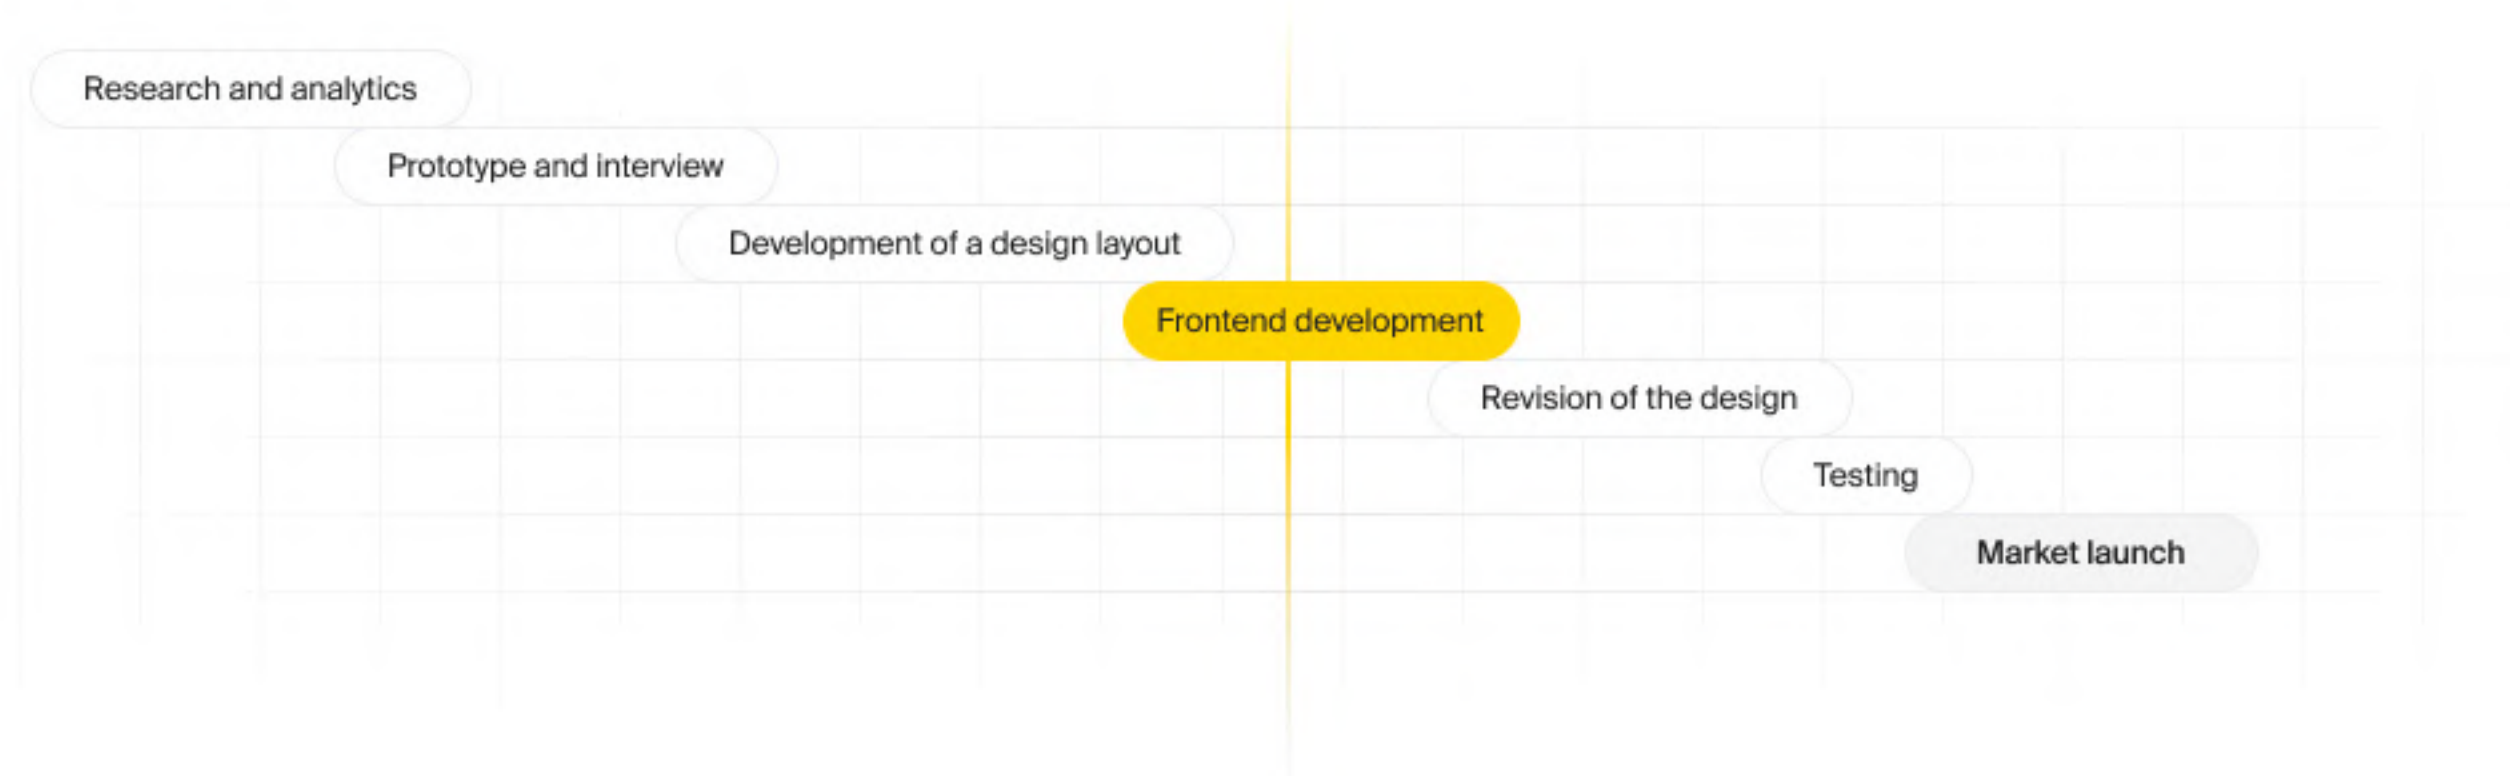

# SCREENBLASTERS

ScreenBlasters is a multimedia studio that develops all sorts of different visuals for events, concerts, conferences and awards. They do cool mapping on buildings and stuff like that.

PROJECTS ONLINE CONTACTS **SHOWREEL**