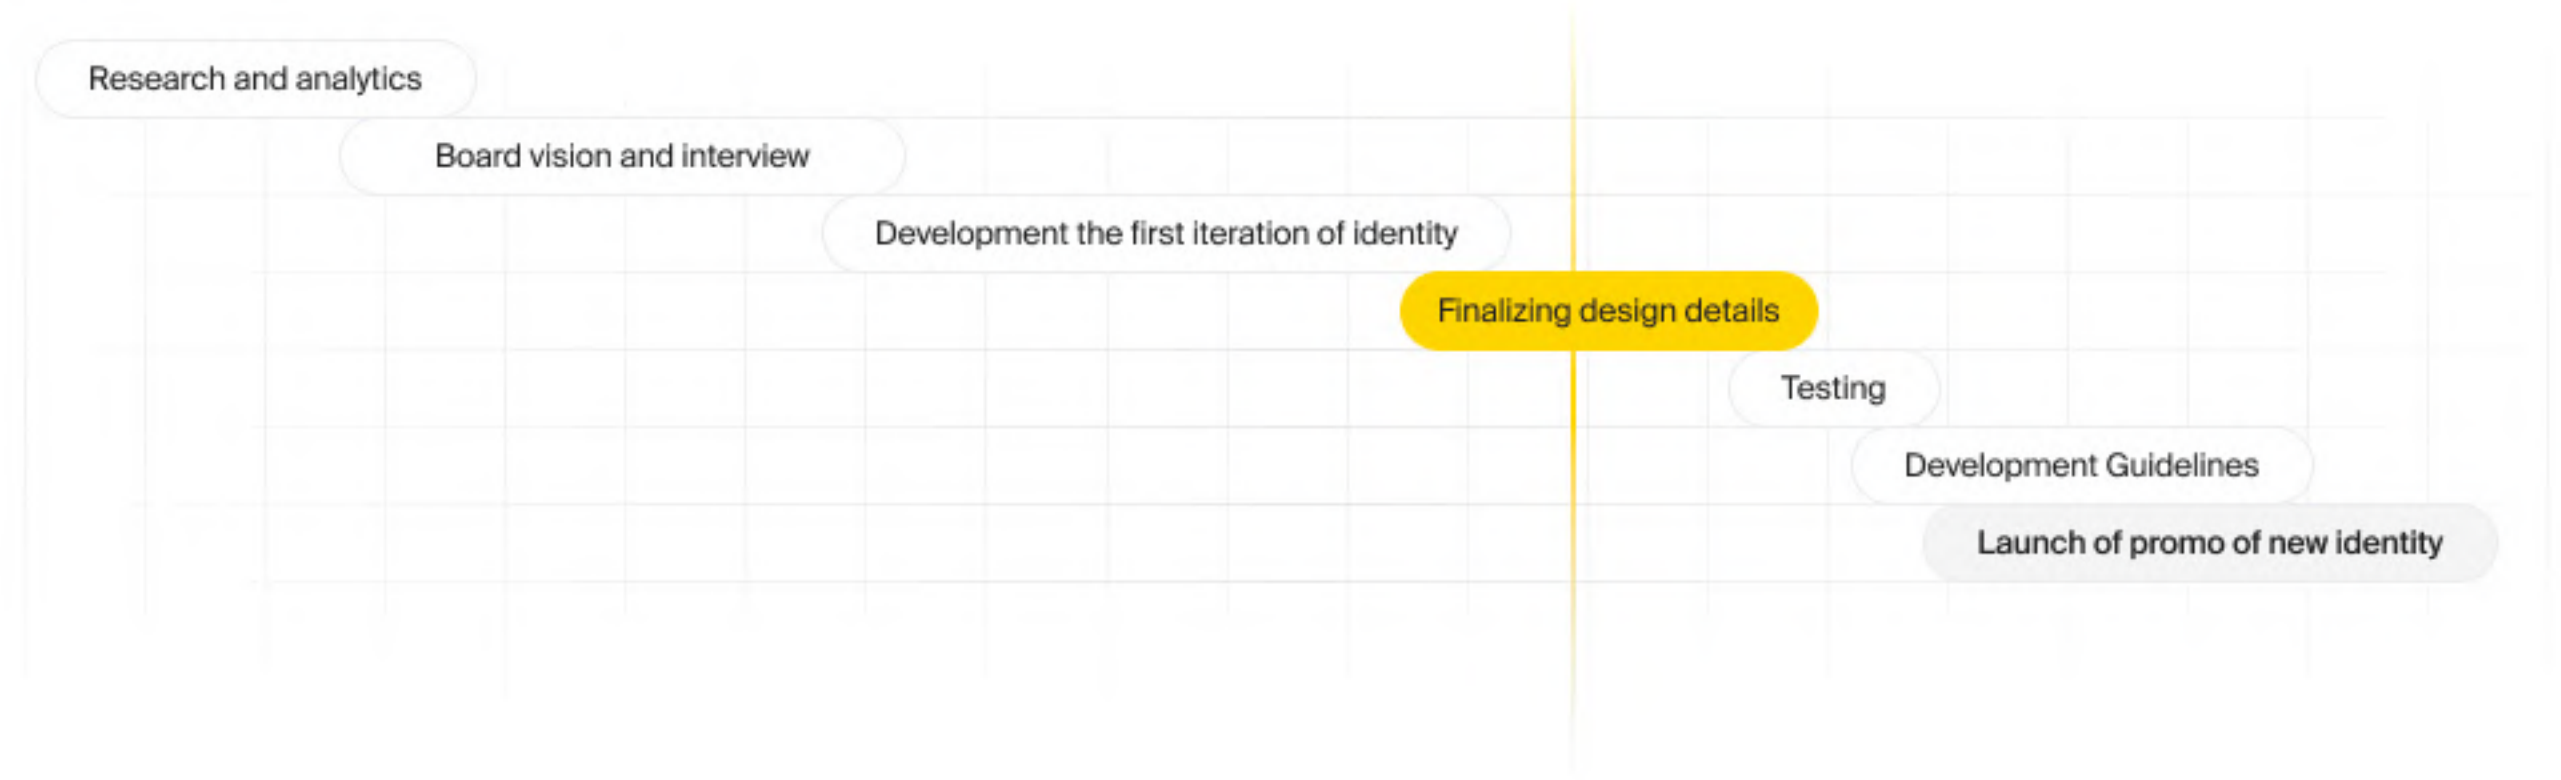

## Antifragility

The opening video for the conference. The main theme of the event was the sustainability and strength of the company in a changing environment. Intro in the form of an abstract visualization of strength and antifragility.

# POLEMICA

Polemica is an online platform of intellectual games. Here you can play board games, mafia, and all this in online mode.

We came up with a colorful identity for this brand, developed guides and made a whole bunch of different materials for communication.