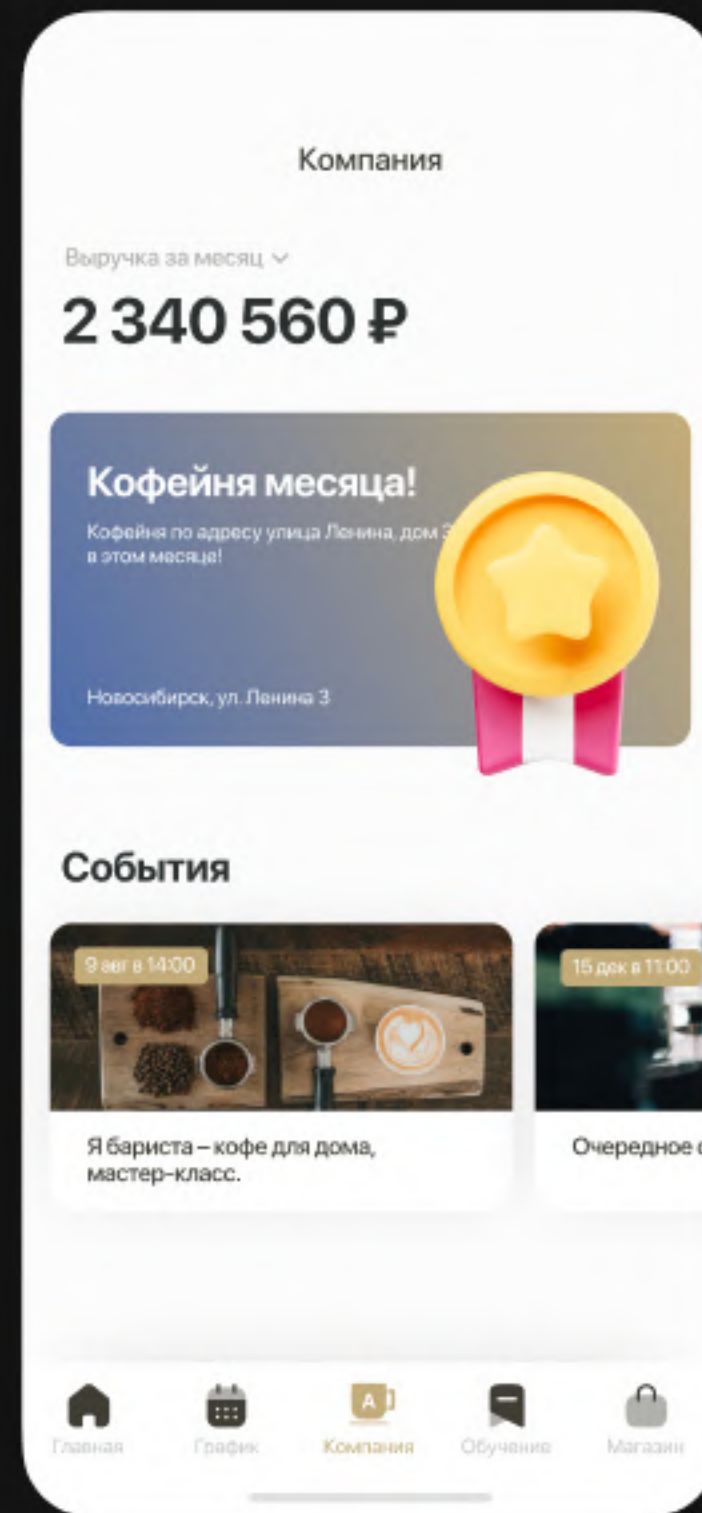

Basically, we have a layout consisting of three columns.

APP FOR A COFFEE CHAIN

# ACADEMY OF COFFEE

Made an app for a chain of coffee shops with its own training center, internal events and work schedule.

The app helps to run the work of each coffee shop more efficiently. Employees can track their progress in game form and receive prizes for achievements.