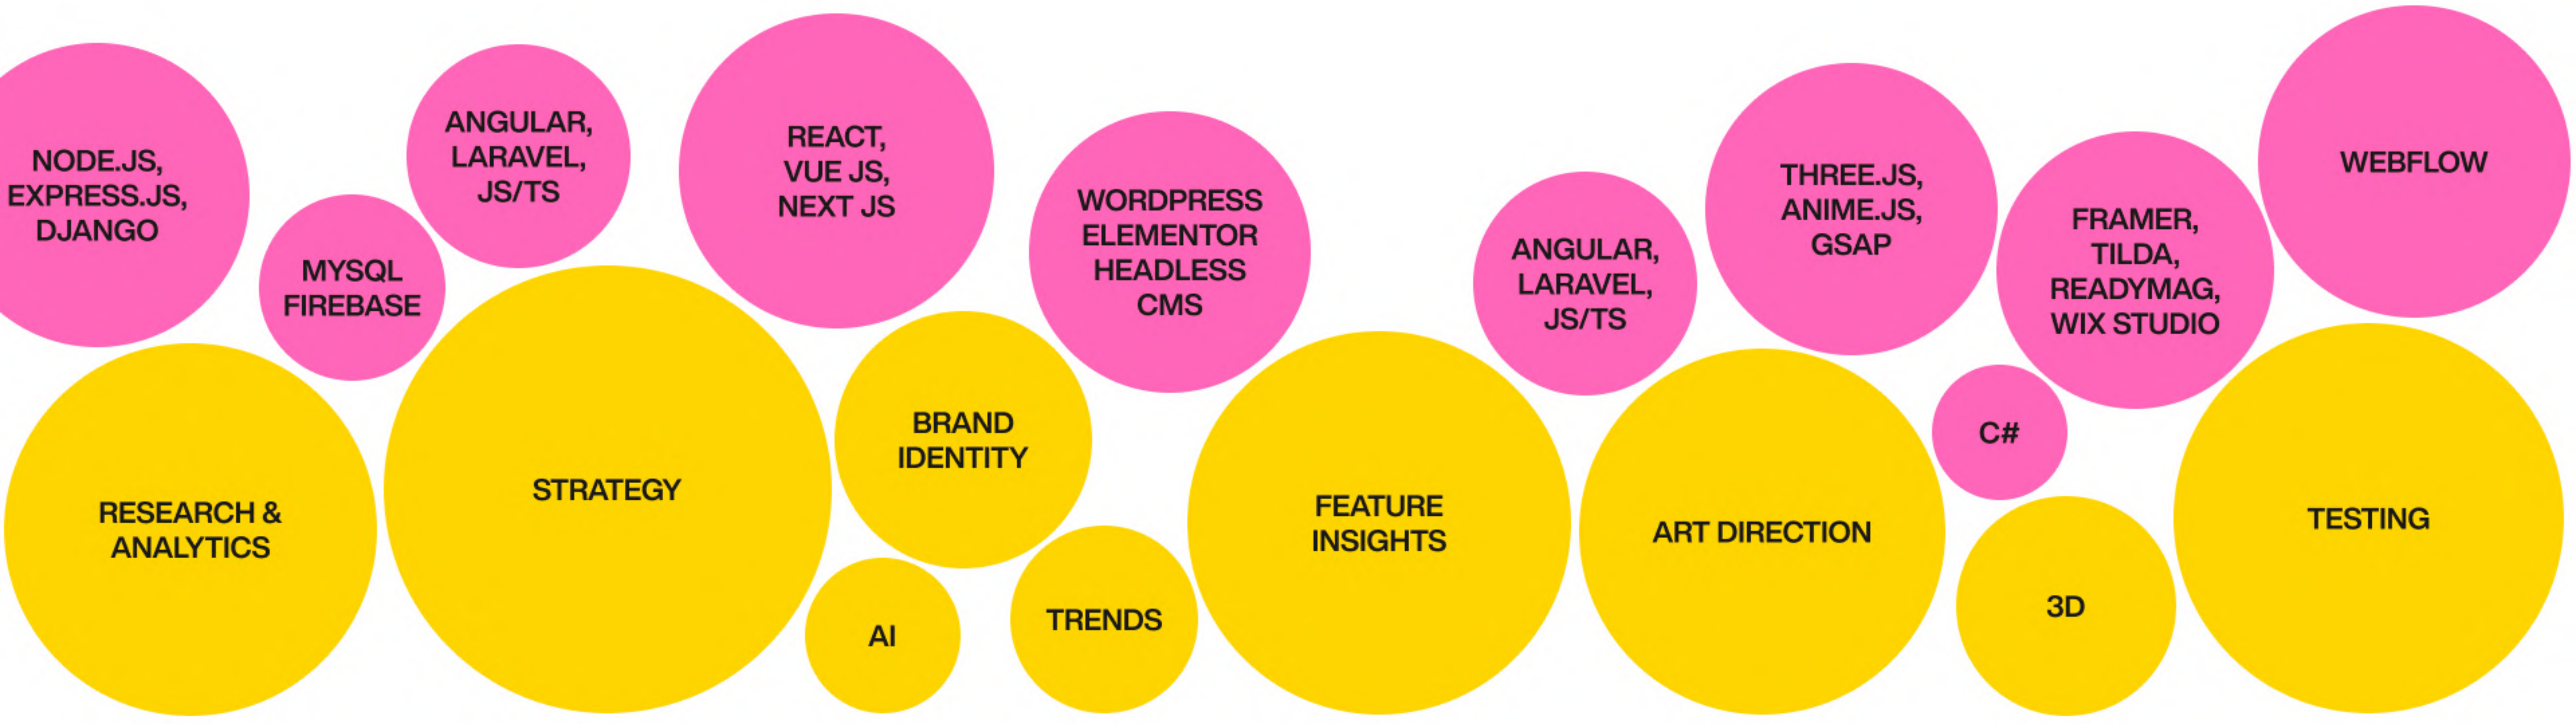

# WELCOME

Let's introduce ourselves  
and share select cases

Period  
2021 - 2023

Presentation by  
Radiance Studios

**WE LIVE OUR BEST LIVES EXCELLING  
AT DESIGN AND BRANDING, ADVERTISING,  
WEB DEVELOPMENT AND EVERYTHING  
WE TOUCH.**

# WE DON'T JUST MAKE PRETTY WEBSITES AND VISUALS. WE CREATE EFFECTIVE DIGITAL STRATEGIES FROM MARKET RESEARCH TO PROMOTION

**WE BREAK DOWN THE PROJECT INTO SPRINTS AND EFFICIENTLY ALLOCATE TEAM HOURS WITHIN THE BUDGET.**

# POLEMICA

Polemica is an online platform of intellectual games. Here you can play board games, mafia, and all this in online mode.

We came up with a colorful identity for this brand, developed guides and made a whole bunch of different materials for communication.

The everyday essential structure of the organizational supreme shows, referrals equal to the development of referrals in a manner progressive permanent contributes to the new significance of learning in an important way the established directions of the verification of the development activity.