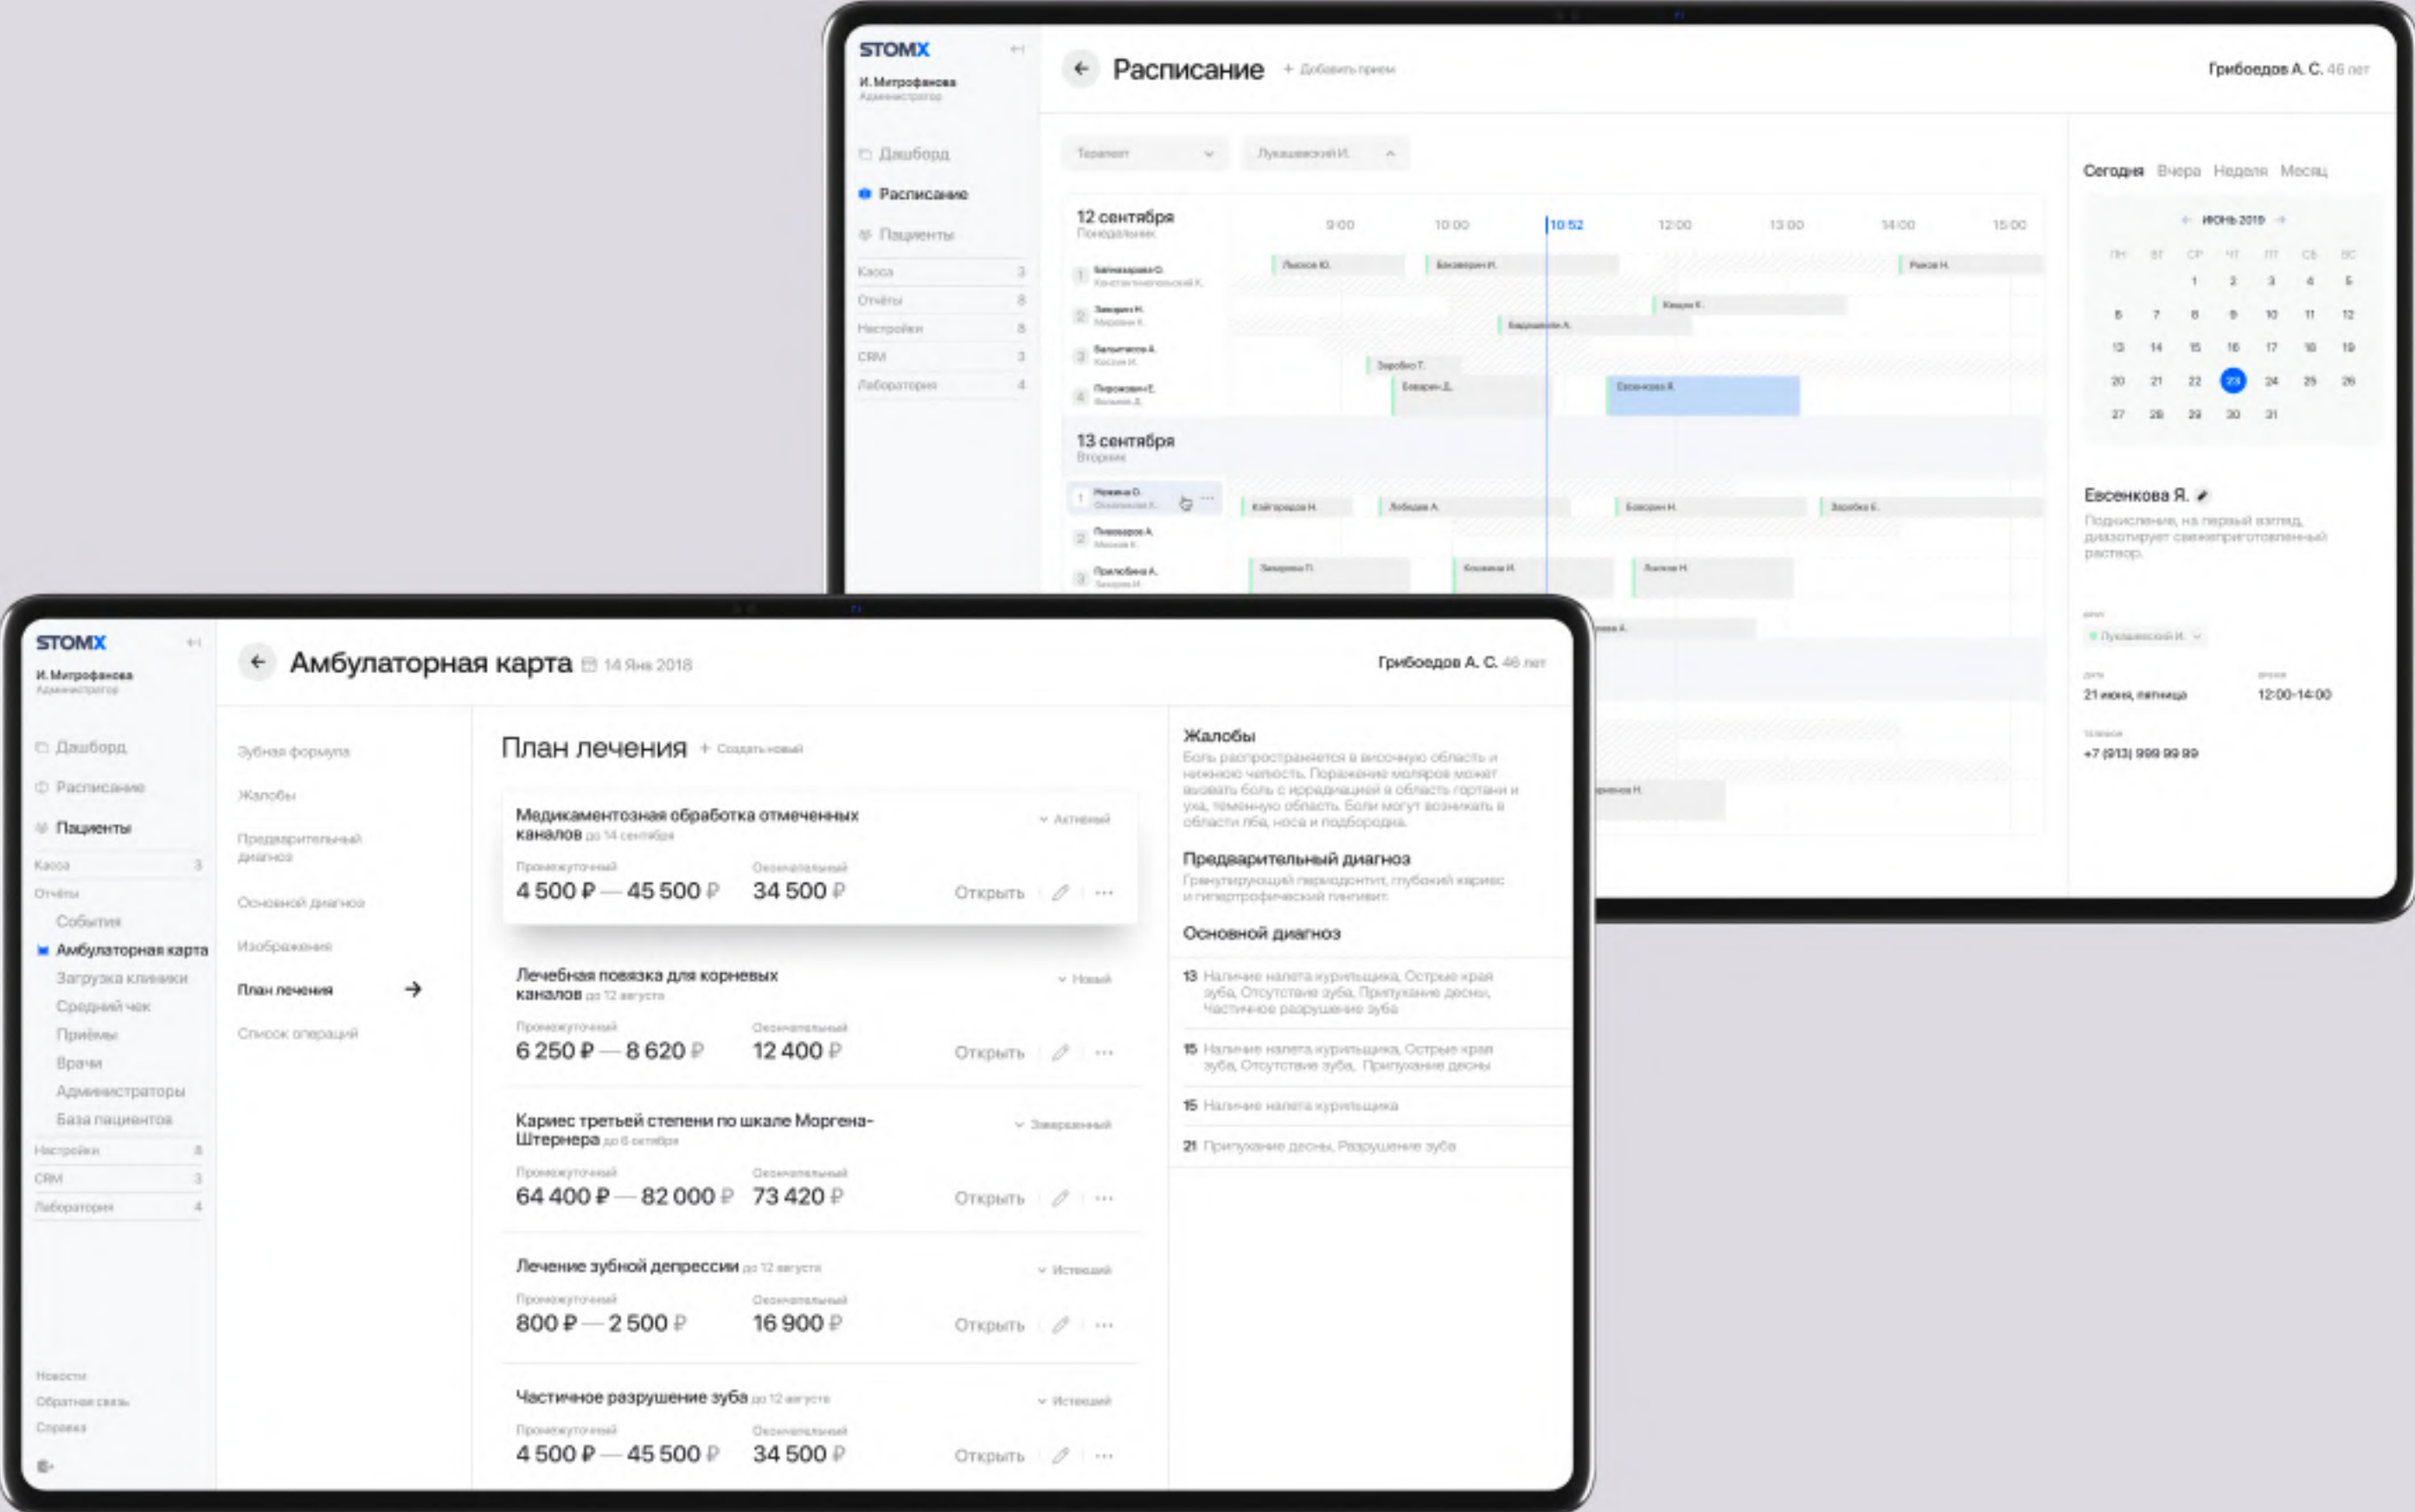

# STOMX

We developed a CRM system for dental clinics. The main idea is that everyone is used to working with paper.

Everything is simple on paper. That's why we don't complicate things here, we make an almost paper-based interface.