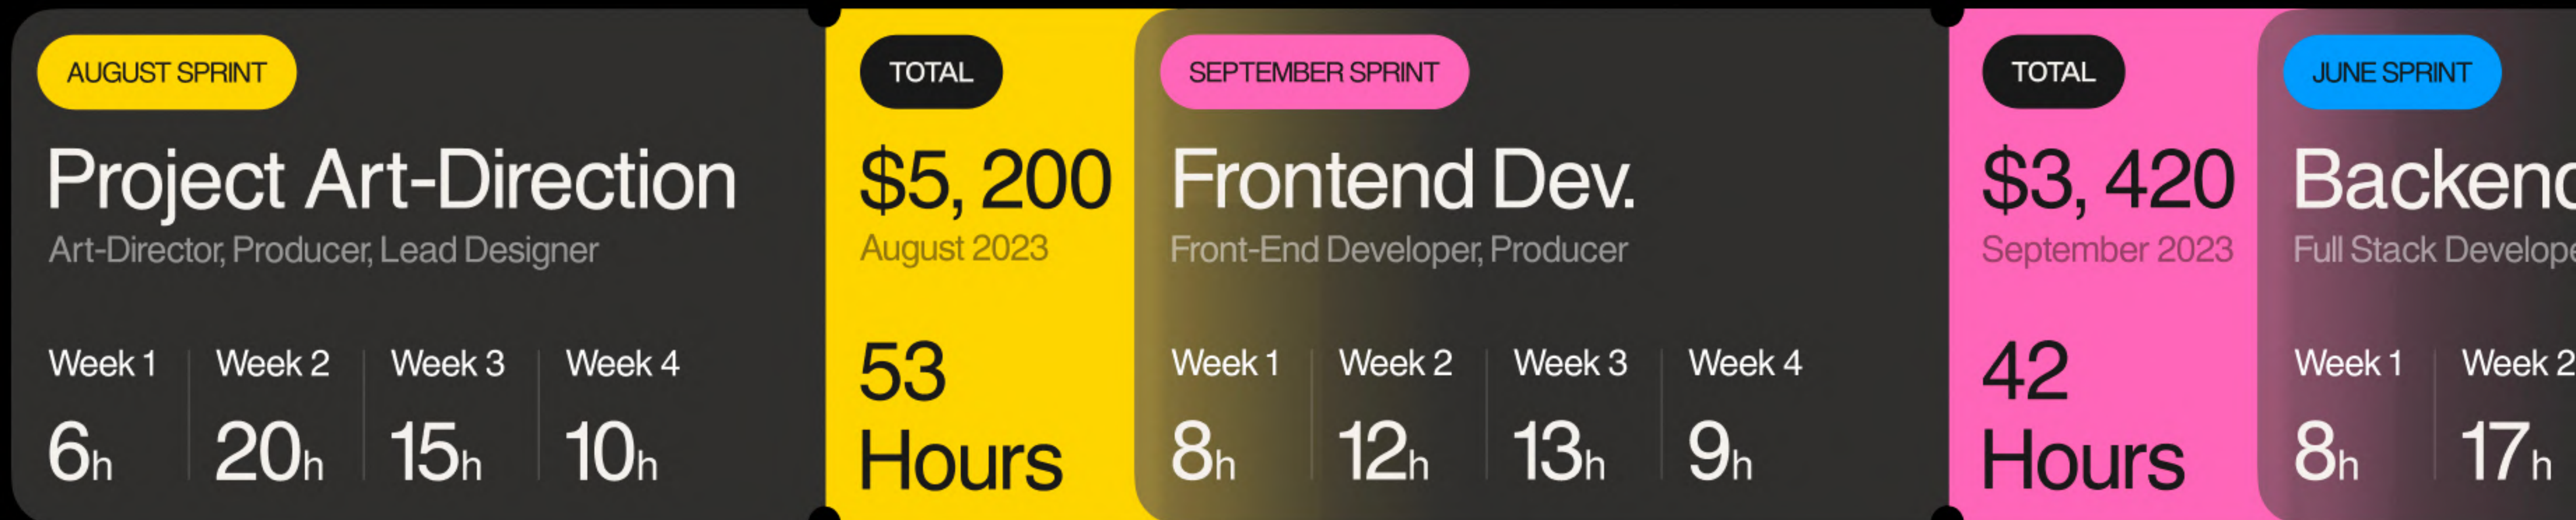

WE BREAK DOWN THE PROJECT INTO SPRINTS AND EFFICIENTLY ALLOCATE TEAM HOURS WITHIN THE BUDGET.

A WEEKLY REPORT HELPS YOU STAY ON TOP OF THE PROGRESS AND FLEXIBLY MANAGE COSTS