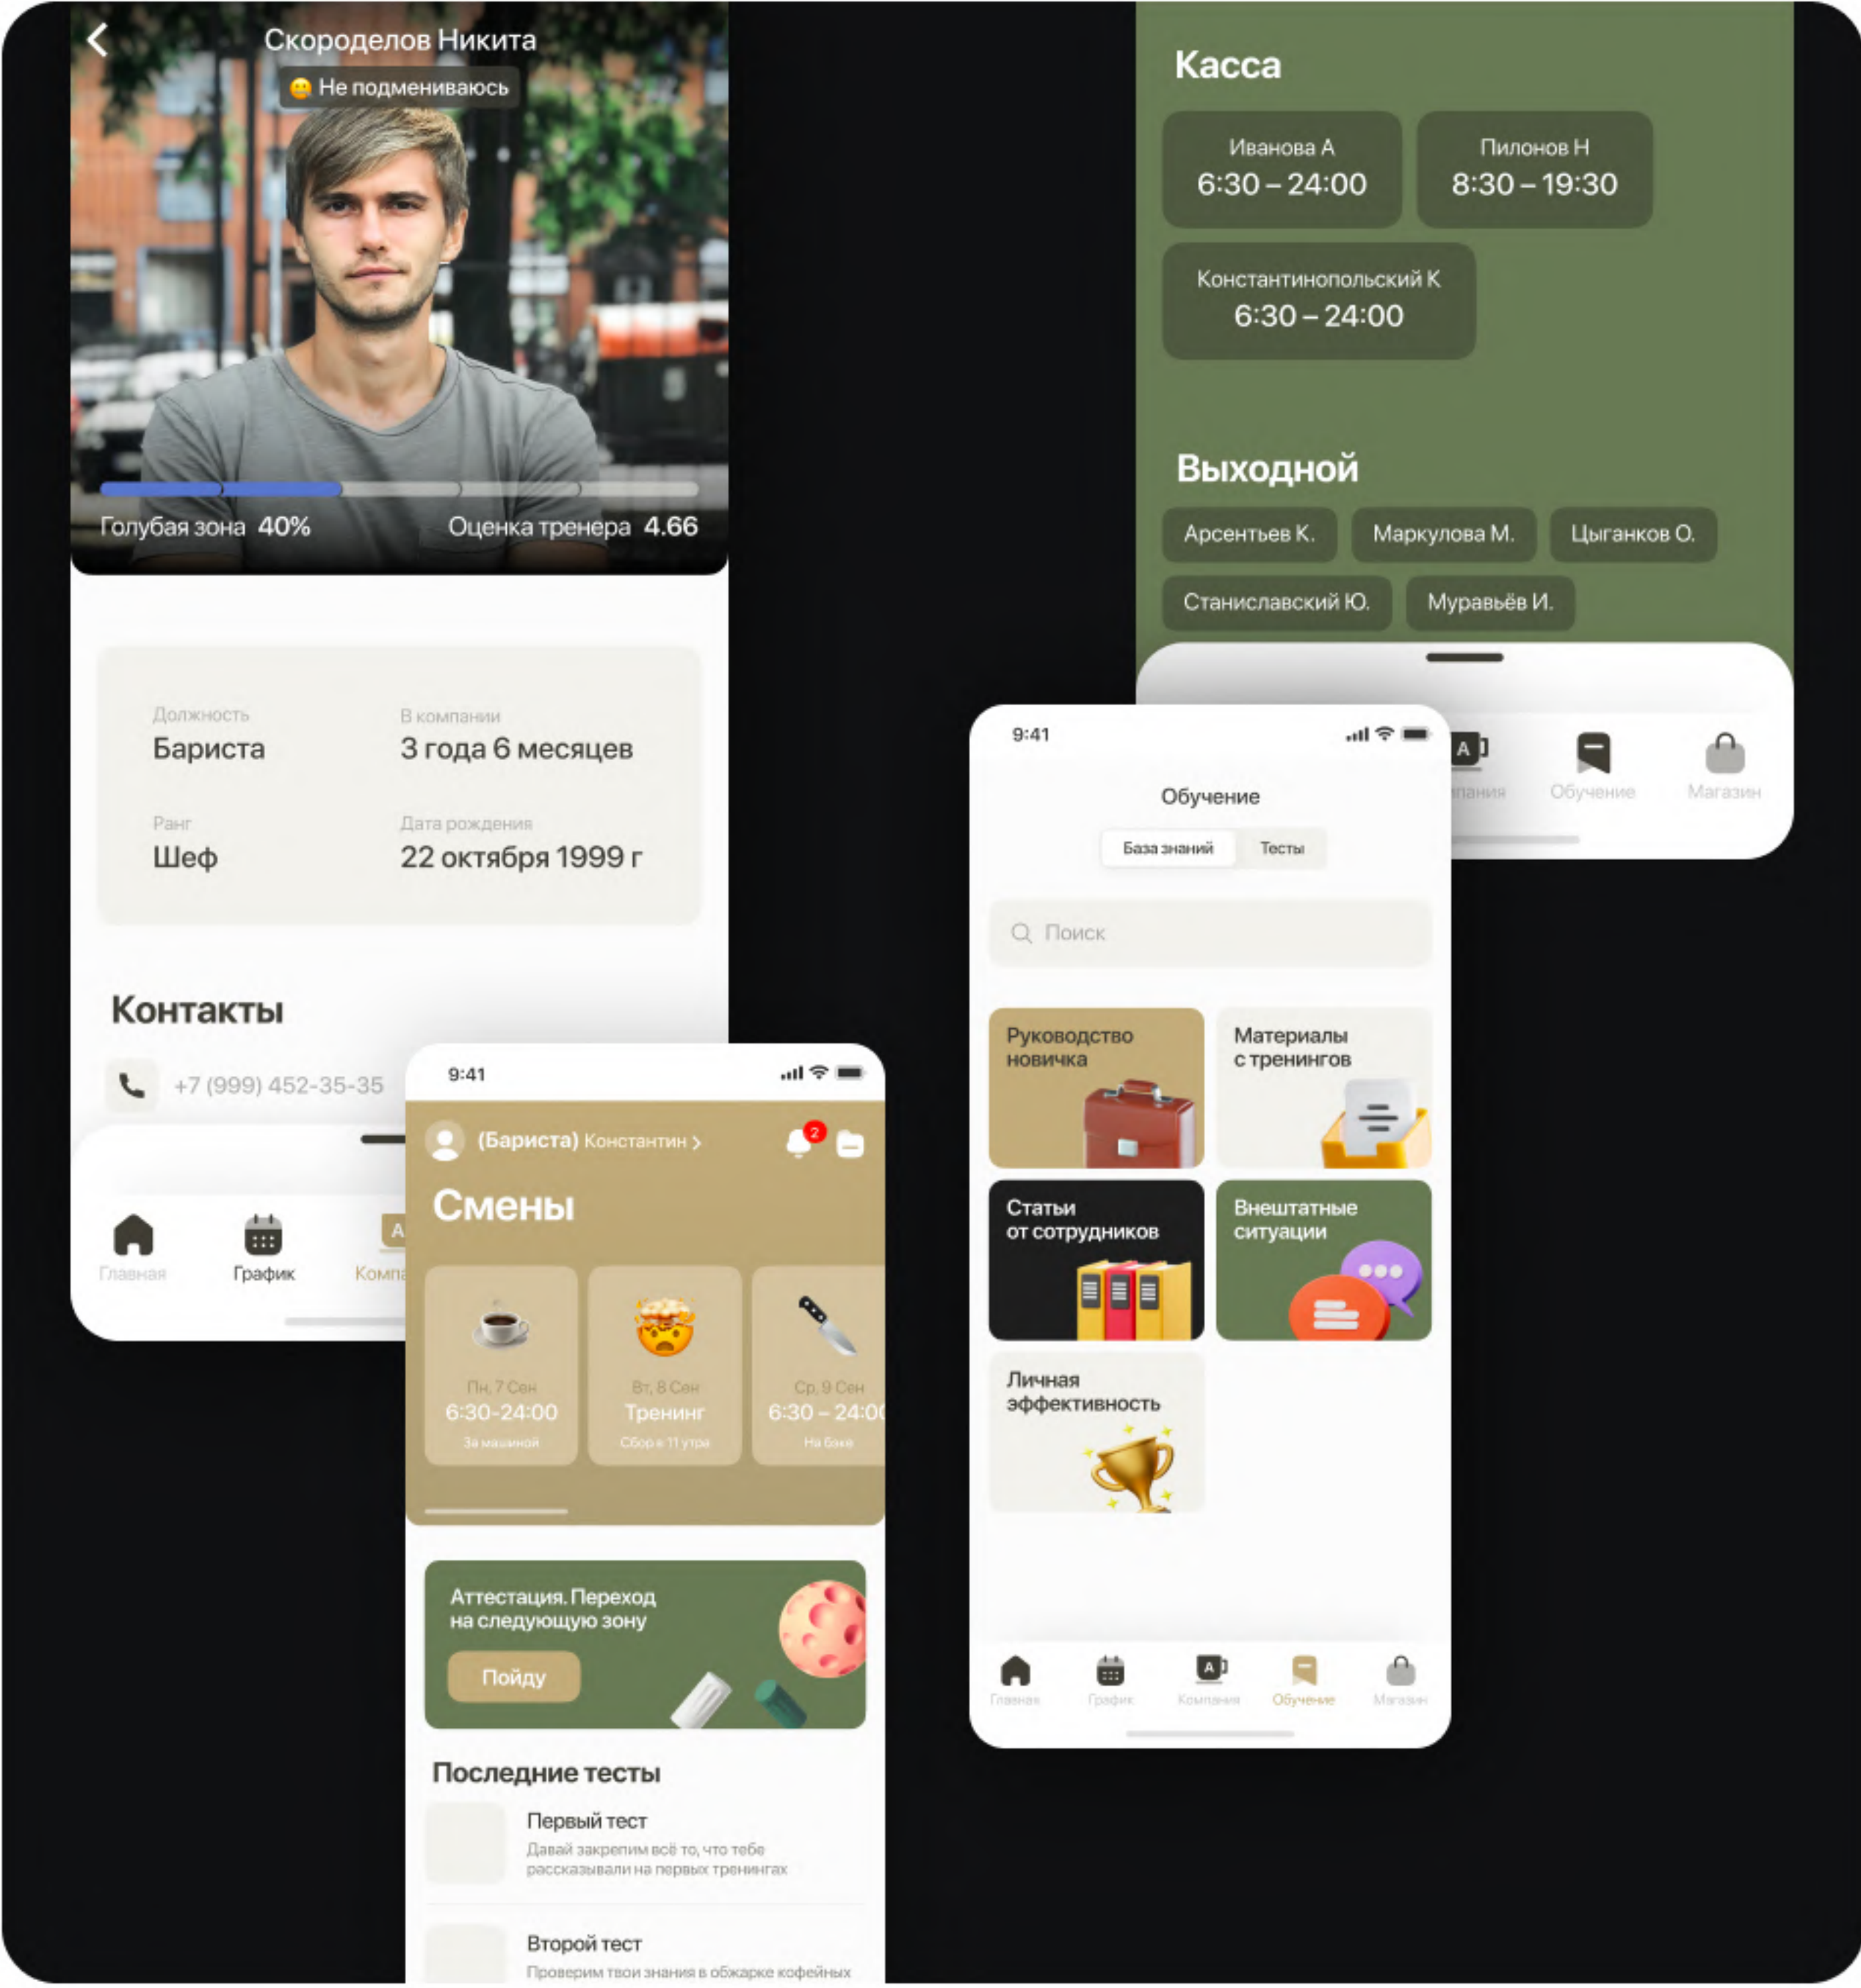

Made an app for a chain of coffee shops with its own training center, internal events and work schedule.

The app helps to run the work of each coffee shop more efficiently. Employees can track their progress in game form and receive prizes for achievements.